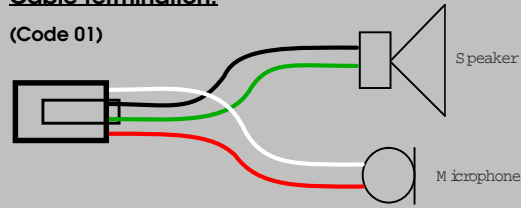

**Cable termination:**

(Code 01)

- Code 01 (60-70% of all phones)
- Code 17 (10-15% of all phones)
- Code 08 (< 5% of all phones)
- Code 24 (< 5% of all phones)
- Code 20 (< 5% of all phones)

**Microphone Sensitivity:**

(Color cable tag)

- Low:** LS
- Standard:** STD
- High:** HS
- Extra High:** XHS
- Super High:** SHS

**Cable type Example:** CSTD01

- C= Cable
- STD= Standard microphone sensitivity
- O1= Termination code O1